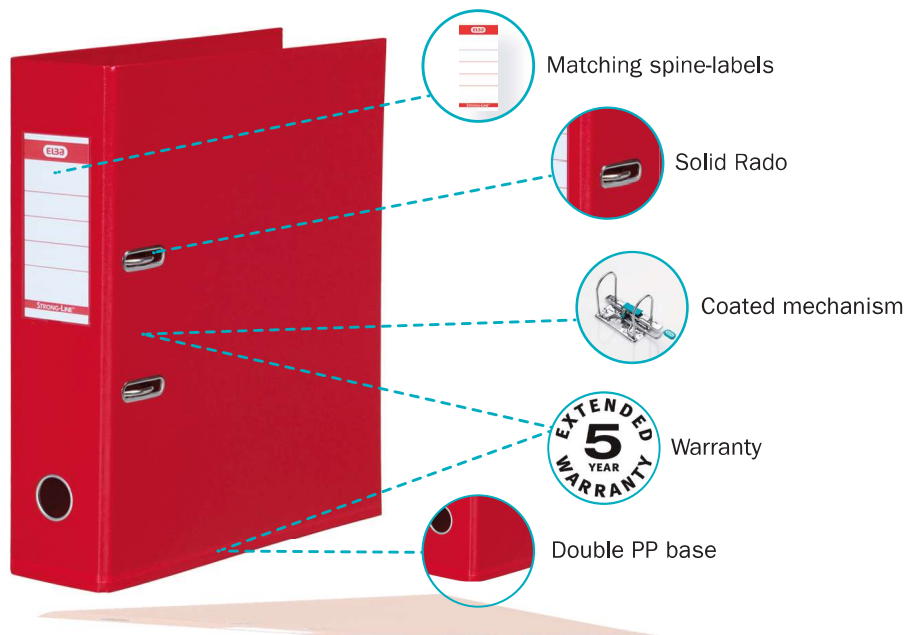

White

8 cm: 100400538
5 cm: 100400556

Dark Blue

8 cm: 100400548
5 cm: 100400566

Turquoise

8 cm: 400039422
5 cm: 400039420

Orange

8 cm: 100400542
5 cm: 100400560

Grey

8 cm: 100400536
5 cm: 100400554

Blue

8 cm: 100400534
5 cm: 100400552

Green

8 cm: 100400535
5 cm: 100400553

Red

8 cm: 100400539
5 cm: 100400557

Anthracite Grey

8 cm: 100400547
5 cm: 100400565

Cobalt Blue

8 cm: 100400541
5 cm: 100400559

Lime

8 cm: 100400546
5 cm: 100400564

Purple

8 cm: 100400544
5 cm: 100400562

Black

8 cm: 100400540
5 cm: 100400558

Light Blue

8 cm: 100400545
5 cm: 100400563

Yellow

8 cm: 100400537
5 cm: 100400555

Pink

8 cm: 100400543
5 cm: 100400561