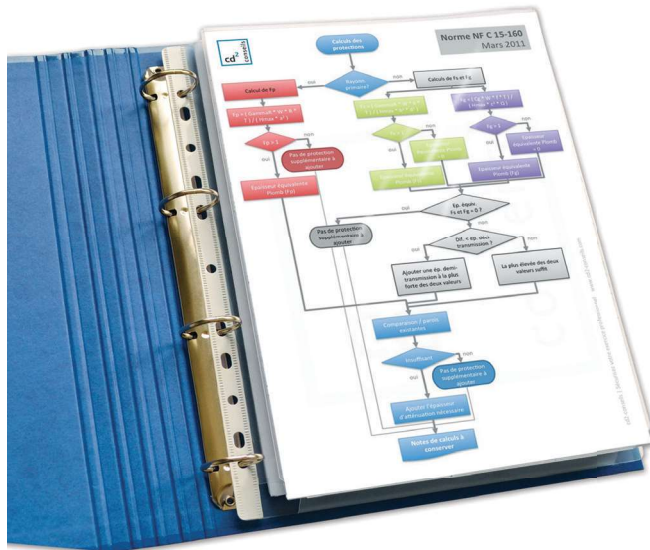

FORMAT	BAG	CAPACITY	QUALITY	MATERIAL	COLOUR OF REINFORCEMENT	ORDER CODE	EAN	PCB
A4	10 pcs.	200 sheets	200 micron	soft polypro	white	100 207 012	3 045 050 174 704	5