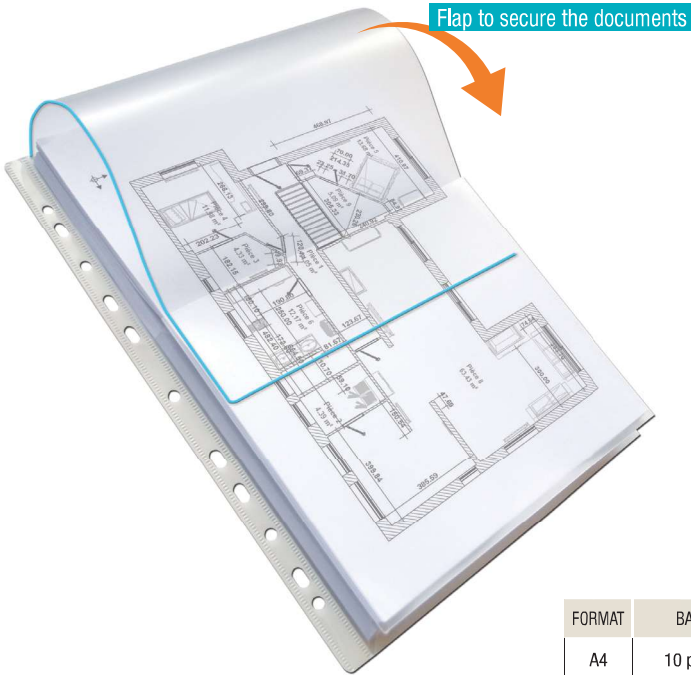

HIGH CAPACITY POCKETS

CATALOGUE POCKET with top flap and bellows

PP

- Pocket with flap for better document hold
- Packed in hanging bag
- 11 holes

FORMAT	BAG	CAPACITY	QUALITY	MATERIAL	COLOUR OF REINFORCEMENT	ORDER CODE	EAN	CAR
A4	10 pcs.	200 sheets	200 micron	soft polypro	white	100 207 008	3 045 056 706 190	5

CATALOGUE pocket with bellows

PP

- Packed in pegboard bag
- 11 holes